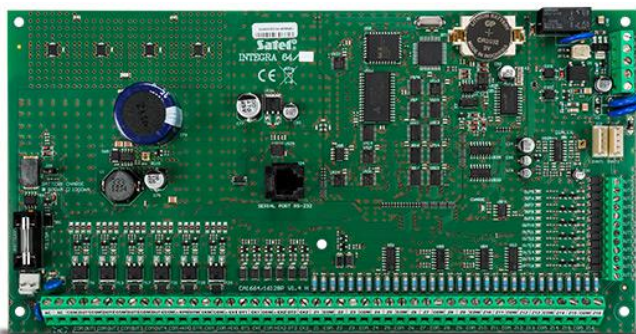

# INTEGRA 64

## ADVANCED CONTROL PANEL WITH 16 UP TO 64 ZONES

Advanced alarm control units providing alarm functions and optional implementation of home automation and access control systems. With a broad range of extension modules, their applications can be adapted to individual needs: from minor systems to extensive installations. Communication features combined with additional modules, such as GSM and TCP/IP, are a major advantage of the **INTEGRA** control units.

- 16 up to 64 zones
- 32 partitions, 8 objects
- 16 up to 64 programmable outputs
- keypads and expansion modules buses
- built-in telephone dialer with monitoring, voice messaging and remote control features
- access control and home automation features
- system operation with LCD keypads, partition keypads, keyfobs and proximity cards or remotely with mobile phone or PC
- 64 independent timers for automatic control
- event log with 5887 entries and event printing feature
- 192+8+1 users
- RS-232 port – RJ type socket
- flash firmware upgrade with a PC
- built-in 3 A switching mode backup power supply with battery charging and diagnostic features
- option of not reporting possible problems with connecting to the SATEL server as a failure